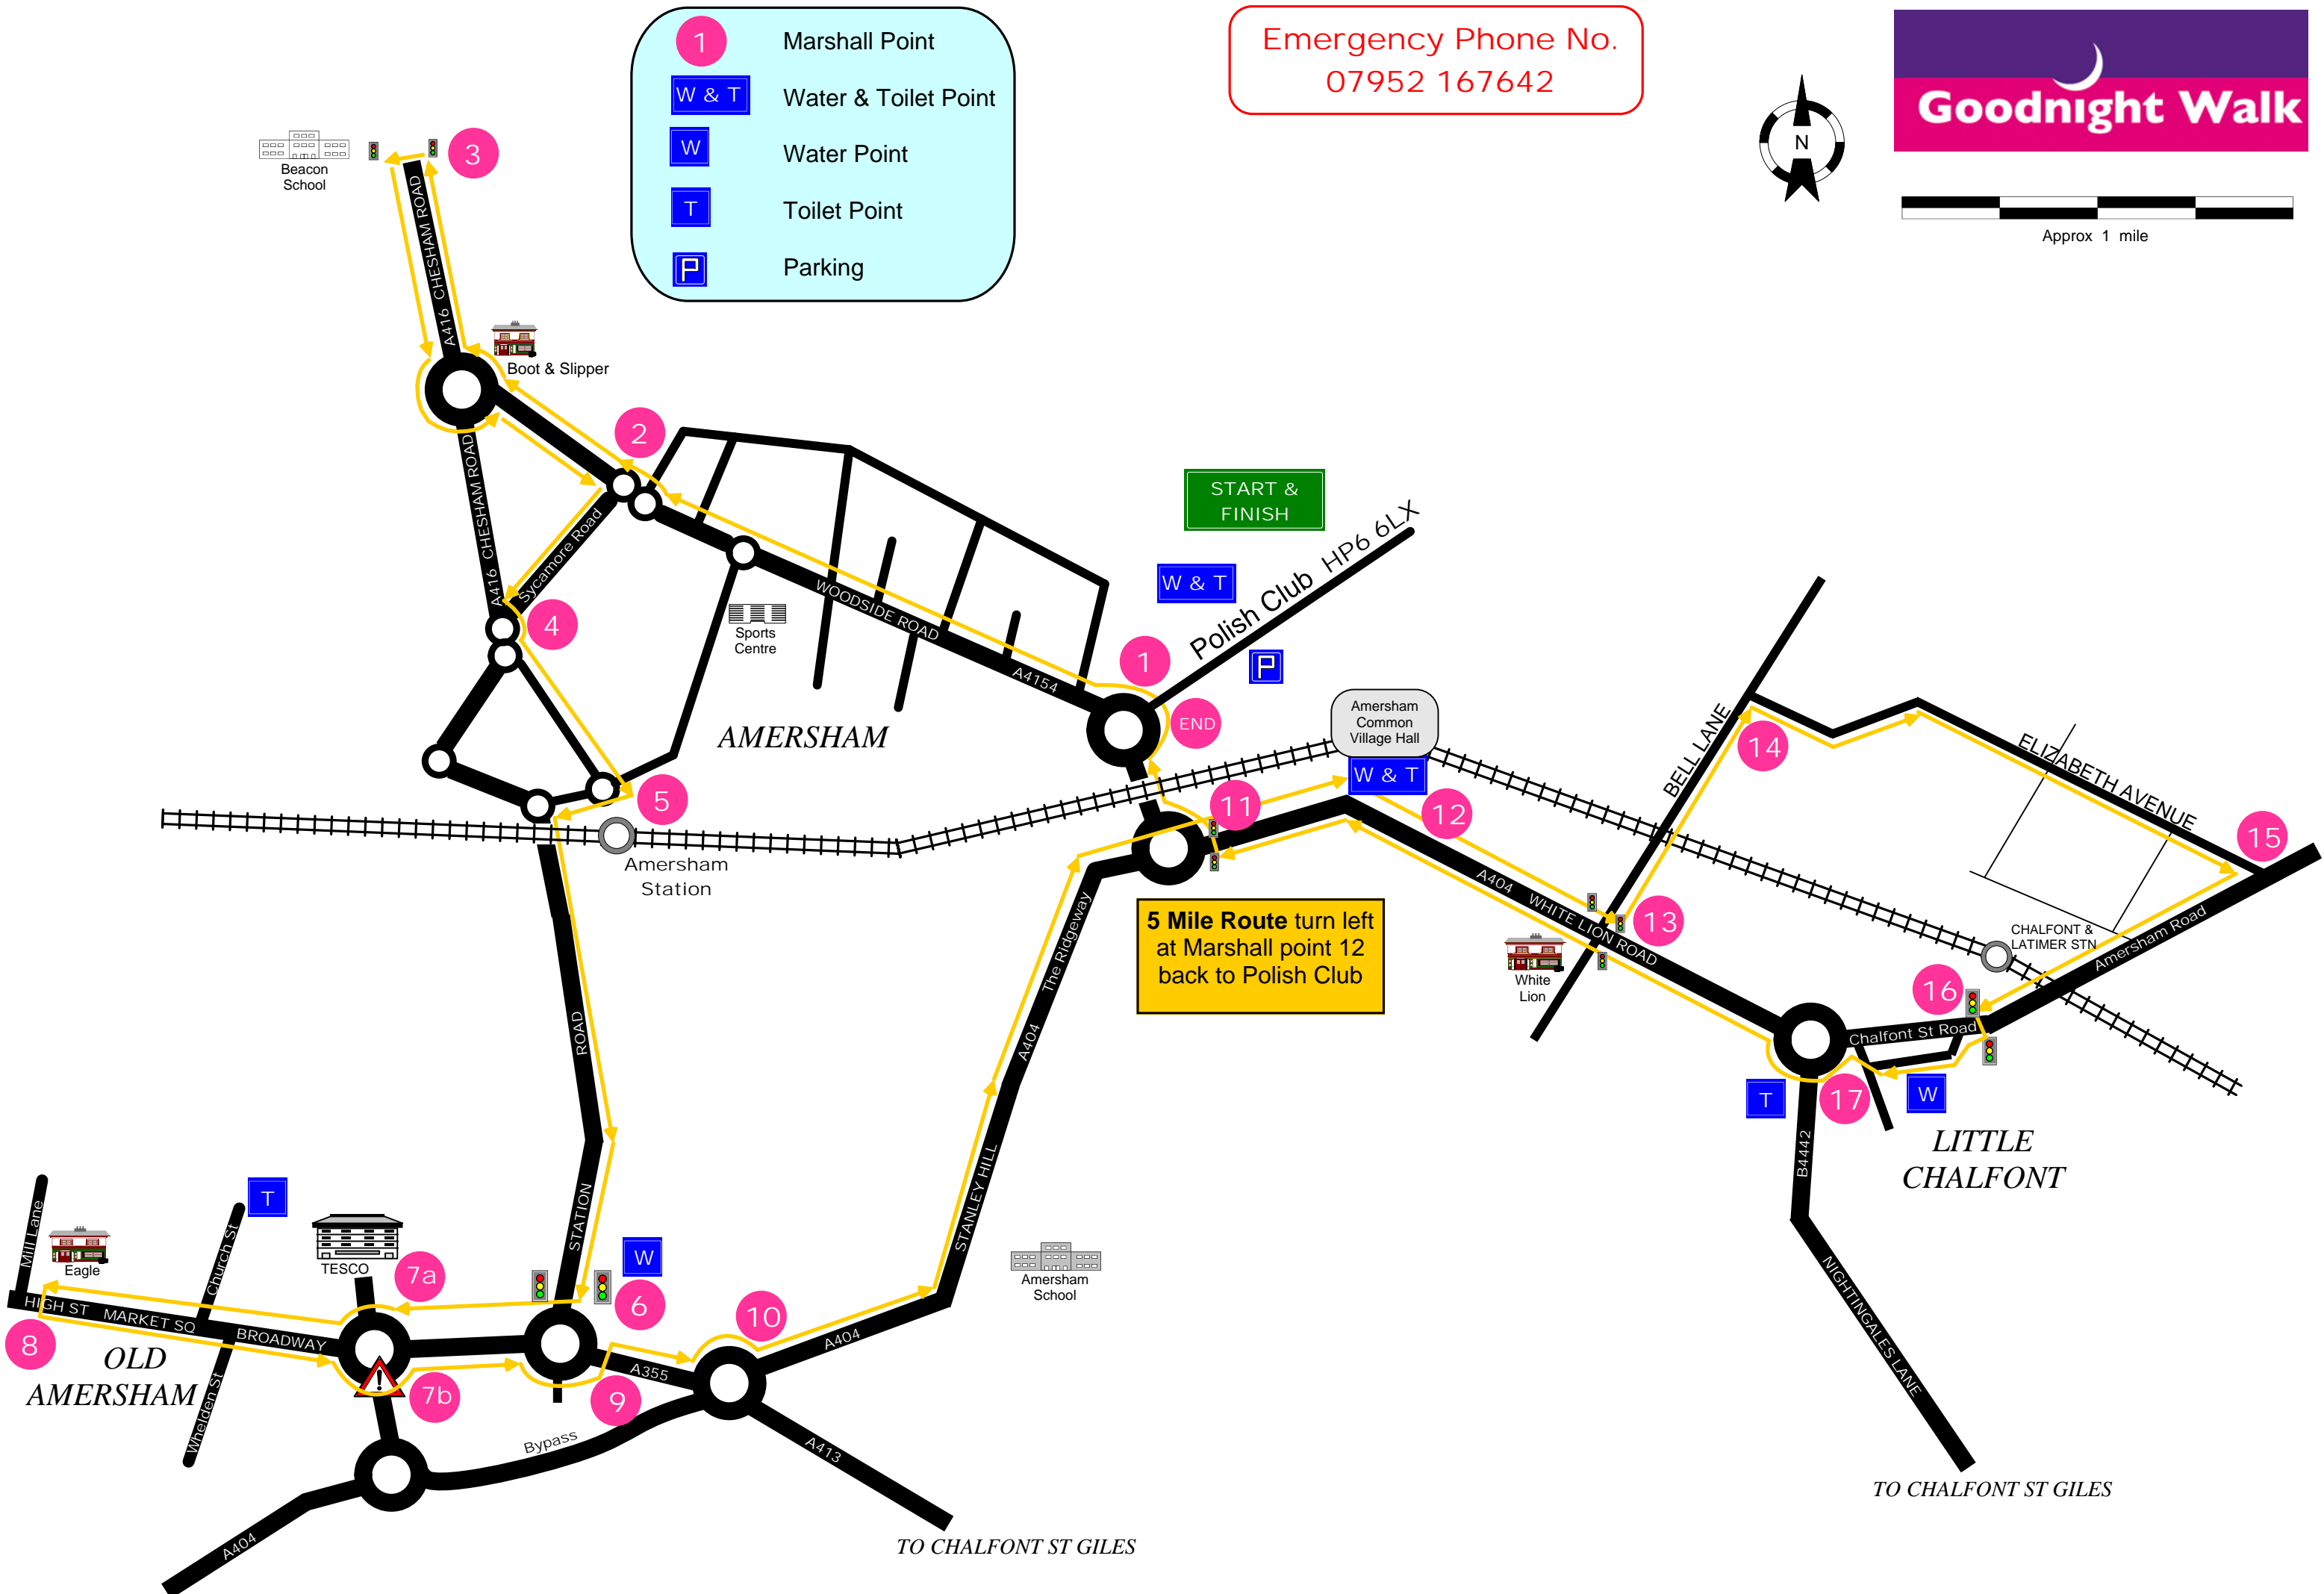

Emergency Phone No.  
07952 167642

- 1 Marshall Point
- W & T Water & Toilet Point
- W Water Point
- T Toilet Point
- P Parking

5 Mile Route turn left  
at Marshall point 12  
back to Polish Club

START &  
FINISH

END

TO CHALFONT ST GILES

TO CHALFONT ST GILES